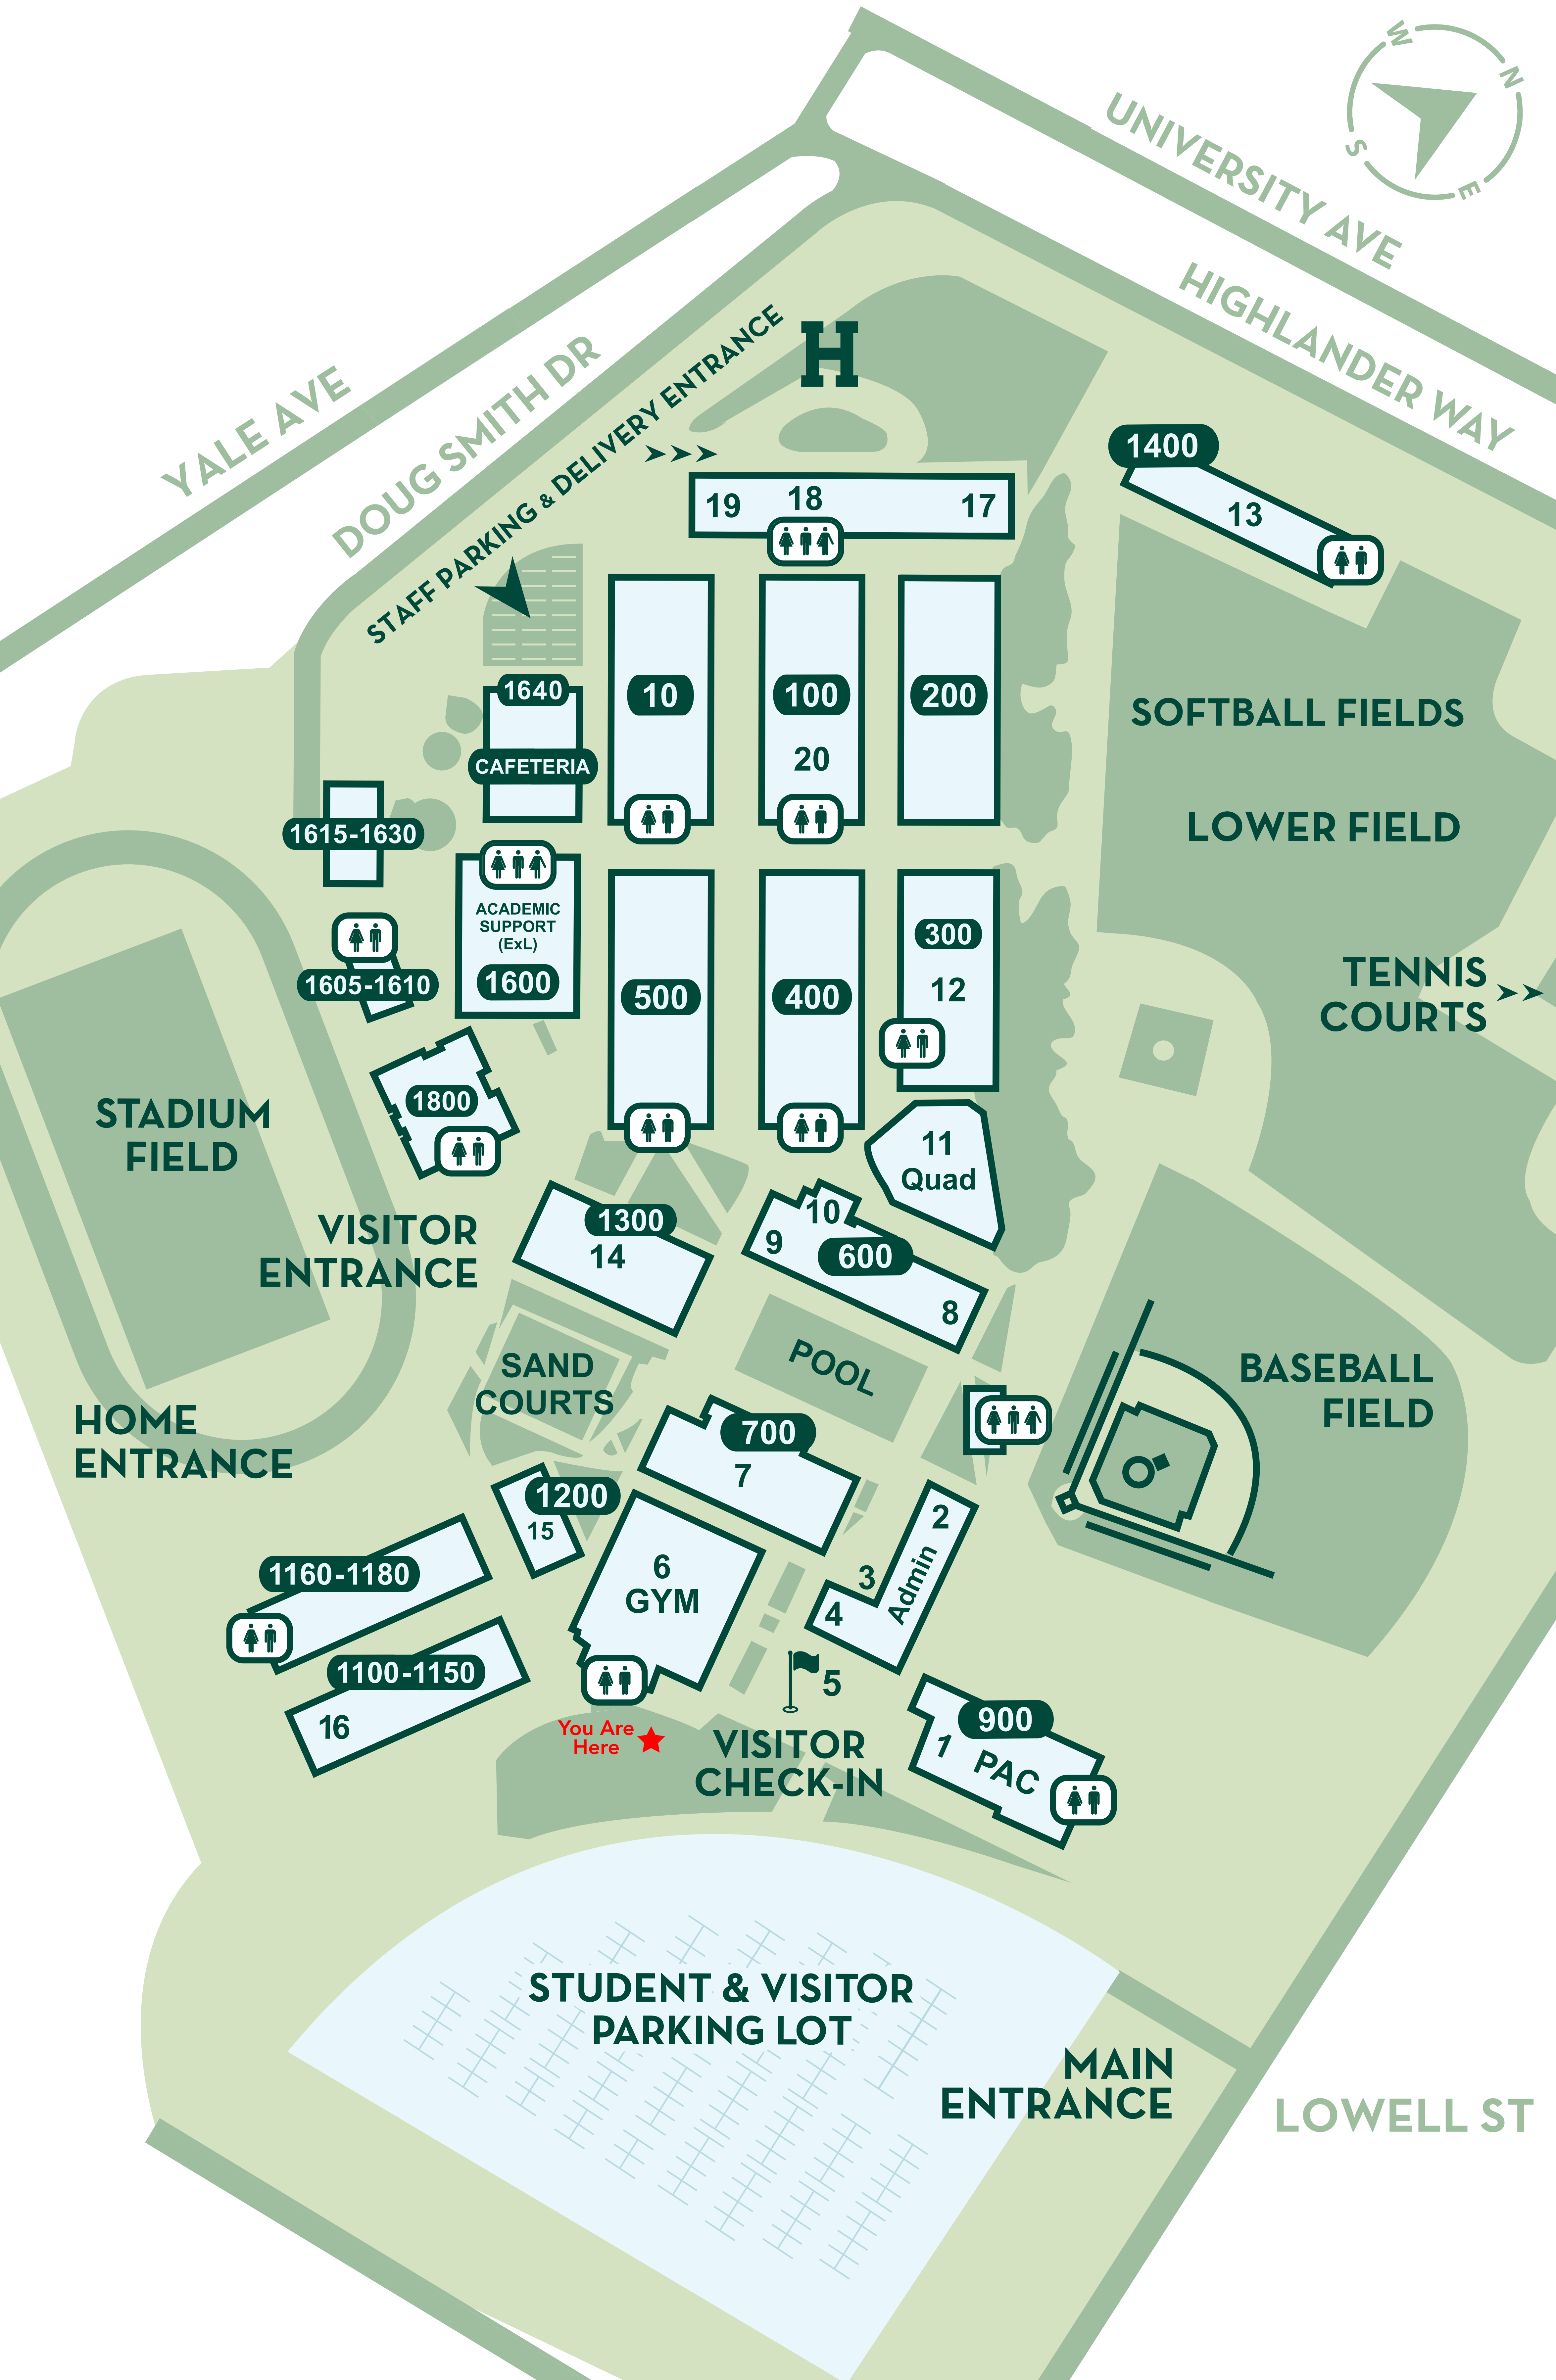

HELIX CHARTER HIGH SCHOOL MAP

- 00** - Building Numbers
- 1 - Performing Arts Center
- 2 - Administration, Grade Level Teams
- 3 - Nurse
- 4 - IEP Meeting Room
- 5 - Attendance Windows
- 6 - Gym
- 7 - Boys Locker Room, PE Classroom
- 8 - Girls Locker Room
- 9 - Multipurpose Room
- 10 - Dawg House, Finance Office
- 11 - Quad, Lunch Tables
- 12 - Library, Edge Lab
- 13 - Math, Adult School Bungalows
- 14 - Helix First, Academic Support
- 15 - ASB
- 16 - Weight Training & Fitness Rooms
- 17 - Wellness Center, Psych Offices
- 18 - Deliveries, Business
- 19 - IT Service Window
- 20 - College and Career Center
- All Gender Bathrooms
- Bathrooms
- ★ - You Are Here